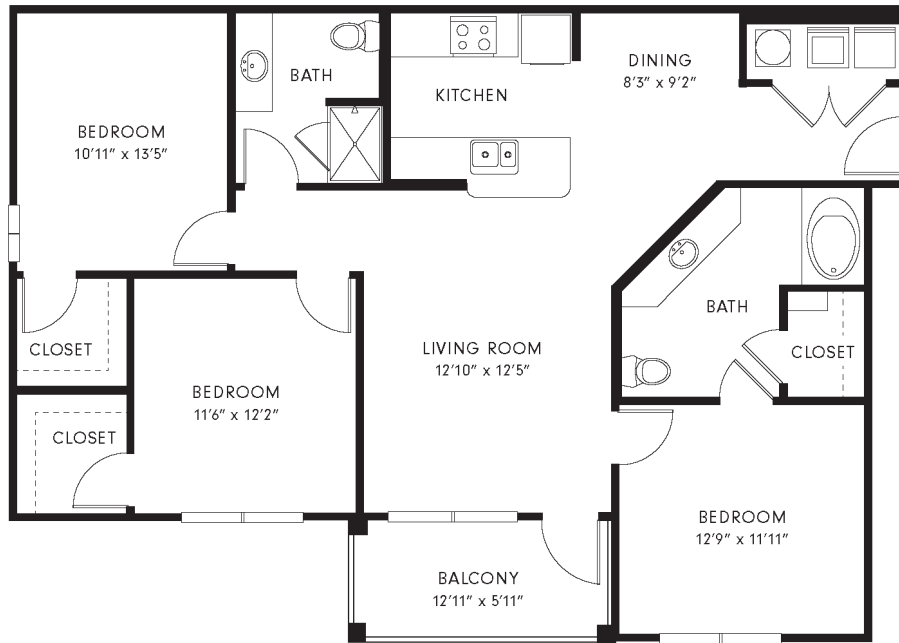

C2

3 BED | 2 BATH

1285

SQ. FT.

20303 Stone Oak Pkwy | San Antonio, TX 78258

wiregrassatstoneoak.com

Floor plans are artist's rendering. All dimensions are approximate. Actual product and specifications may vary in dimension or detail. Not all features are available in every apartment. Prices and availability are subject to change. Please see a representative for details.