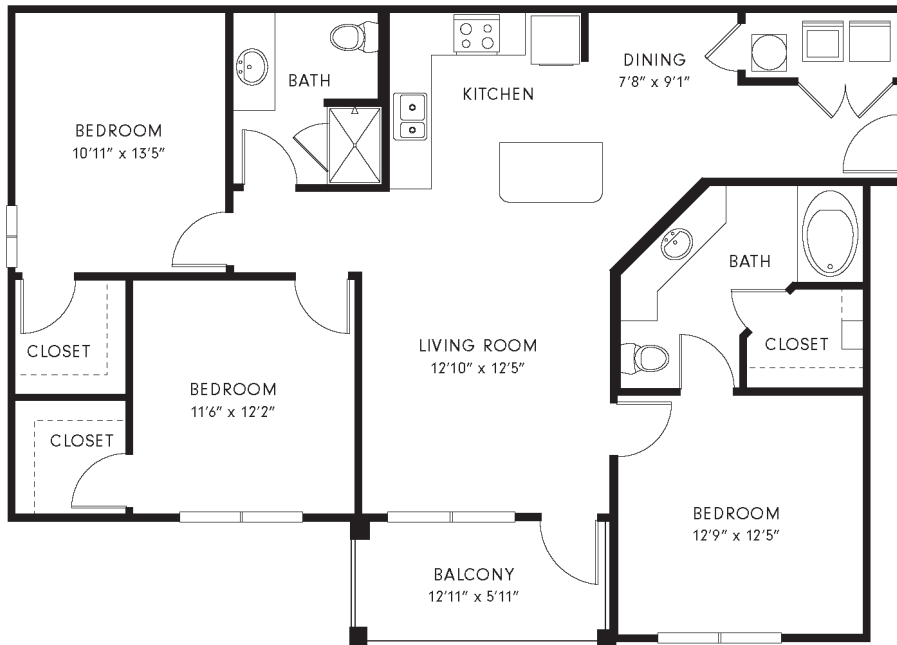

# C1

3 BED | 2 BATH

# 1285

SQ. FT.

20303 Stone Oak Pkwy | San Antonio, TX 78258

[wiregrassatstoneoak.com](http://wiregrassatstoneoak.com)

*Floor plans are artist's rendering. All dimensions are approximate. Actual product and specifications may vary in dimension or detail. Not all features are available in every apartment. Prices and availability are subject to change. Please see a representative for details.*