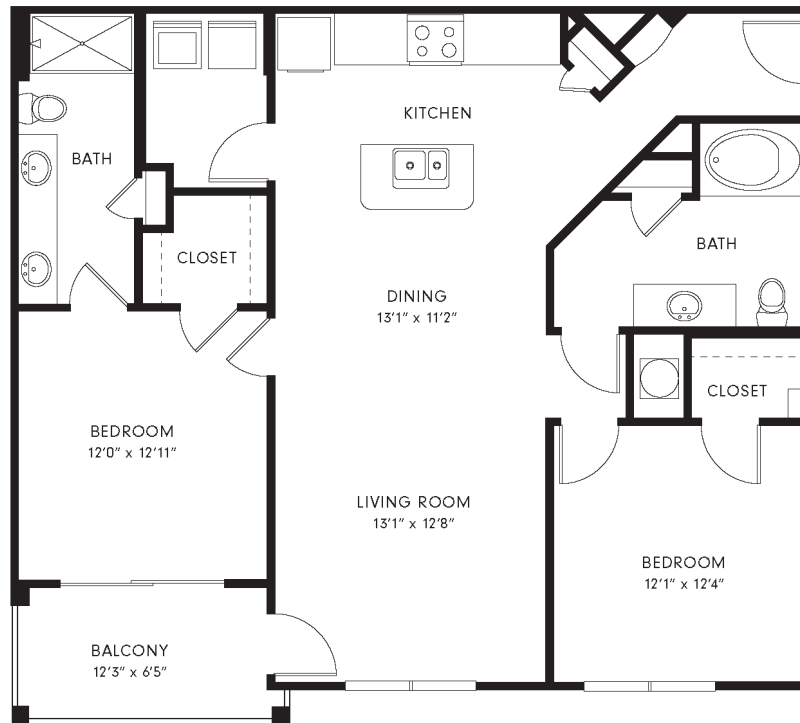

# B4

2 BED | 2 BATH

# 1202

SQ. FT.

20303 Stone Oak Pkwy | San Antonio, TX 78258

[wiregrassatstoneoak.com](http://wiregrassatstoneoak.com)

*Floor plans are artist's rendering. All dimensions are approximate. Actual product and specifications may vary in dimension or detail. Not all features are available in every apartment. Prices and availability are subject to change. Please see a representative for details.*