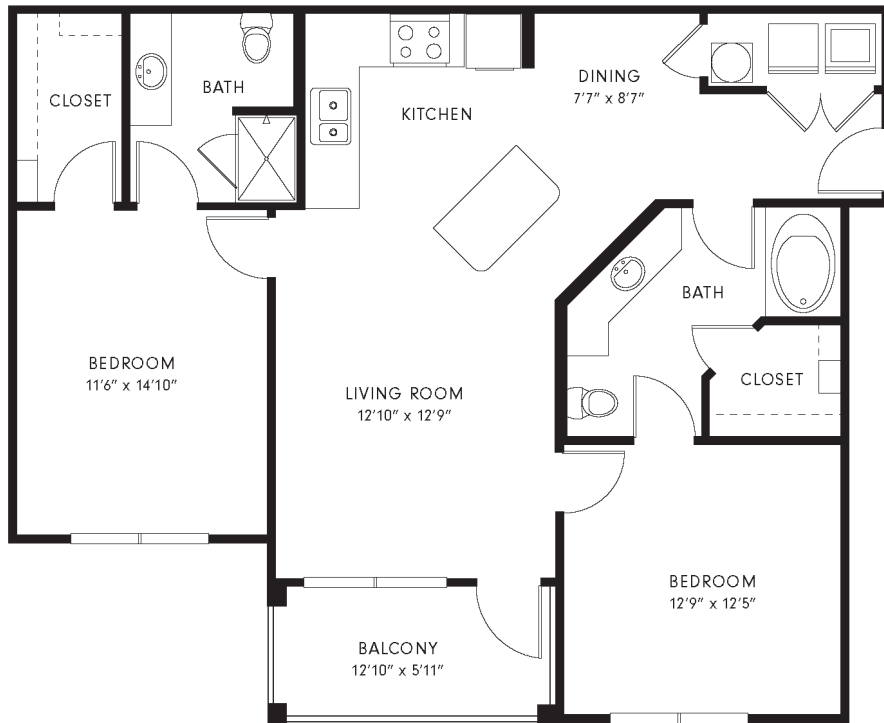

B2

2 BED | 2 BATH

1100

SQ. FT.

20303 Stone Oak Pkwy | San Antonio, TX 78258

wiregrassatstoneoak.com

Floor plans are artist's rendering. All dimensions are approximate. Actual product and specifications may vary in dimension or detail. Not all features are available in every apartment. Prices and availability are subject to change. Please see a representative for details.