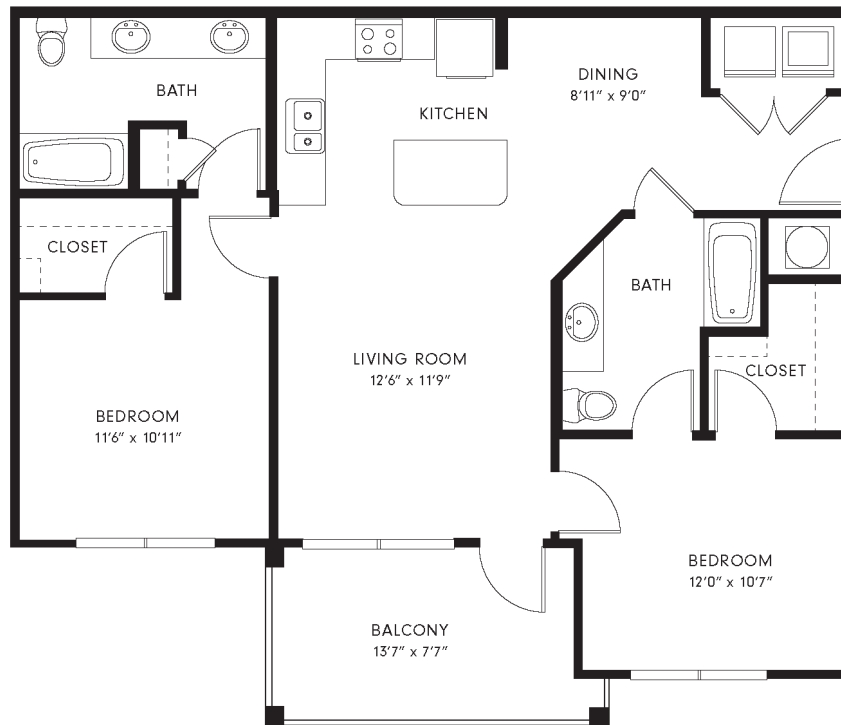

B1

2 BED | 2 BATH

1025

SQ. FT.

20303 Stone Oak Pkwy | San Antonio, TX 78258

wiregrassatstoneoak.com

Floor plans are artist's rendering. All dimensions are approximate. Actual product and specifications may vary in dimension or detail. Not all features are available in every apartment. Prices and availability are subject to change. Please see a representative for details.