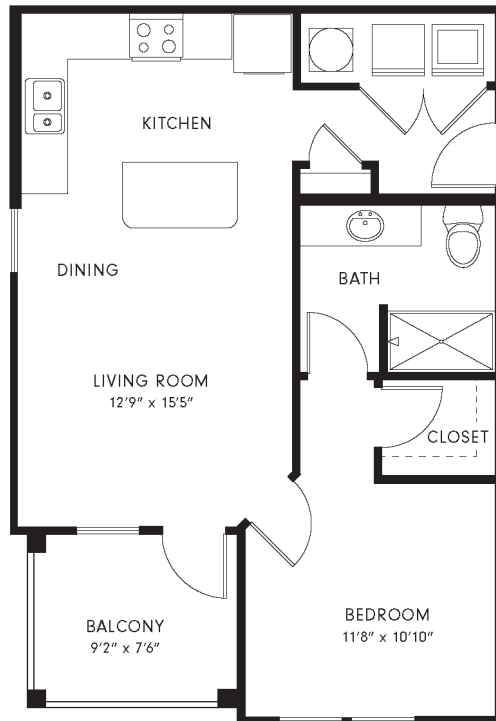

# A1

1 BED | 1 BATH

# 668

SQ. FT.

20303 Stone Oak Pkwy | San Antonio, TX 78258

[wiregrassatstoneoak.com](http://wiregrassatstoneoak.com)

*Floor plans are artist's rendering. All dimensions are approximate. Actual product and specifications may vary in dimension or detail. Not all features are available in every apartment. Prices and availability are subject to change. Please see a representative for details.*