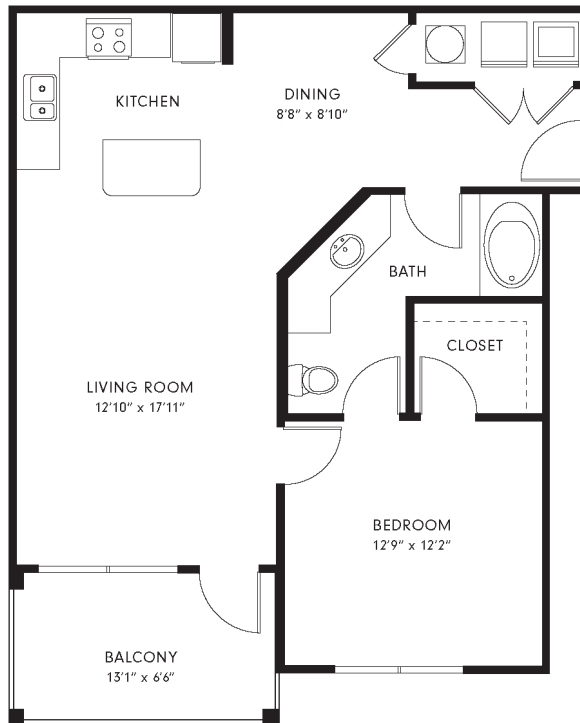

A3

1 BED | 1 BATH

825

SQ. FT.

20303 Stone Oak Pkwy | San Antonio, TX 78258

wiregrassatstoneoak.com

Floor plans are artist's rendering. All dimensions are approximate. Actual product and specifications may vary in dimension or detail. Not all features are available in every apartment. Prices and availability are subject to change. Please see a representative for details.