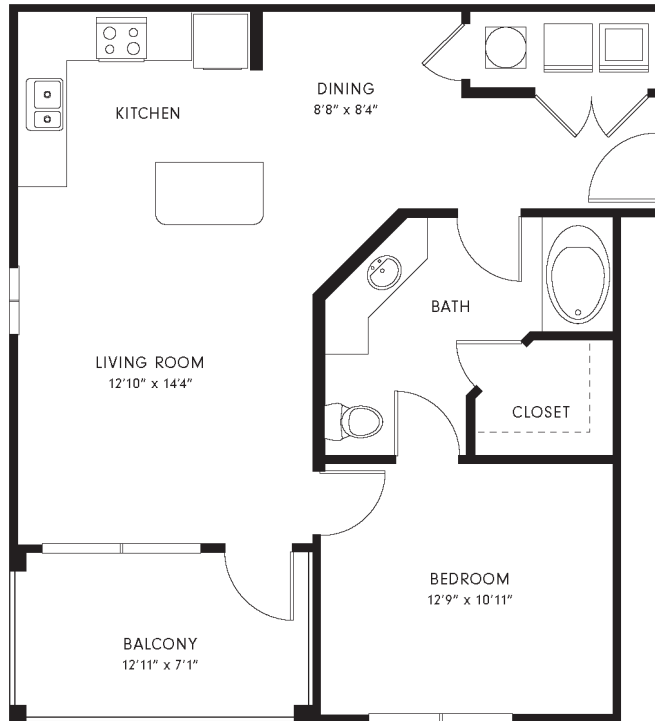

# A2

1 BED | 1 BATH

# 751

SQ. FT.

20303 Stone Oak Pkwy | San Antonio, TX 78258

[wiregrassatstoneoak.com](http://wiregrassatstoneoak.com)

*Floor plans are artist's rendering. All dimensions are approximate. Actual product and specifications may vary in dimension or detail. Not all features are available in every apartment. Prices and availability are subject to change. Please see a representative for details.*