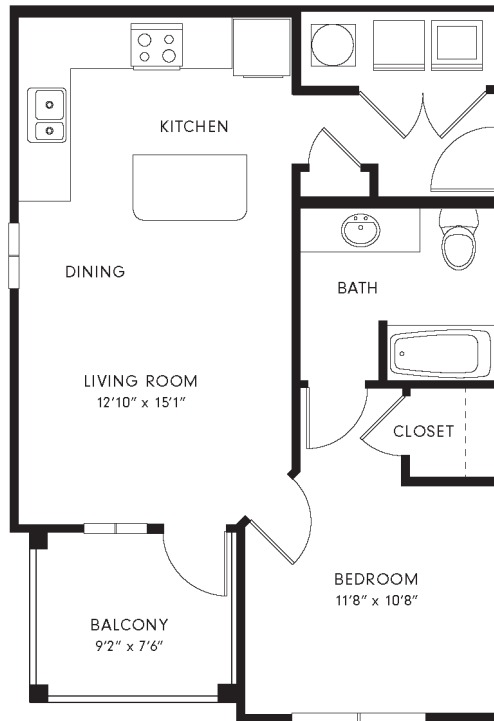

A1A

1 BED | 1 BATH

668

SQ. FT.

20303 Stone Oak Pkwy | San Antonio, TX 78258

wiregrassatstoneoak.com

Floor plans are artist's rendering. All dimensions are approximate. Actual product and specifications may vary in dimension or detail. Not all features are available in every apartment. Prices and availability are subject to change. Please see a representative for details.